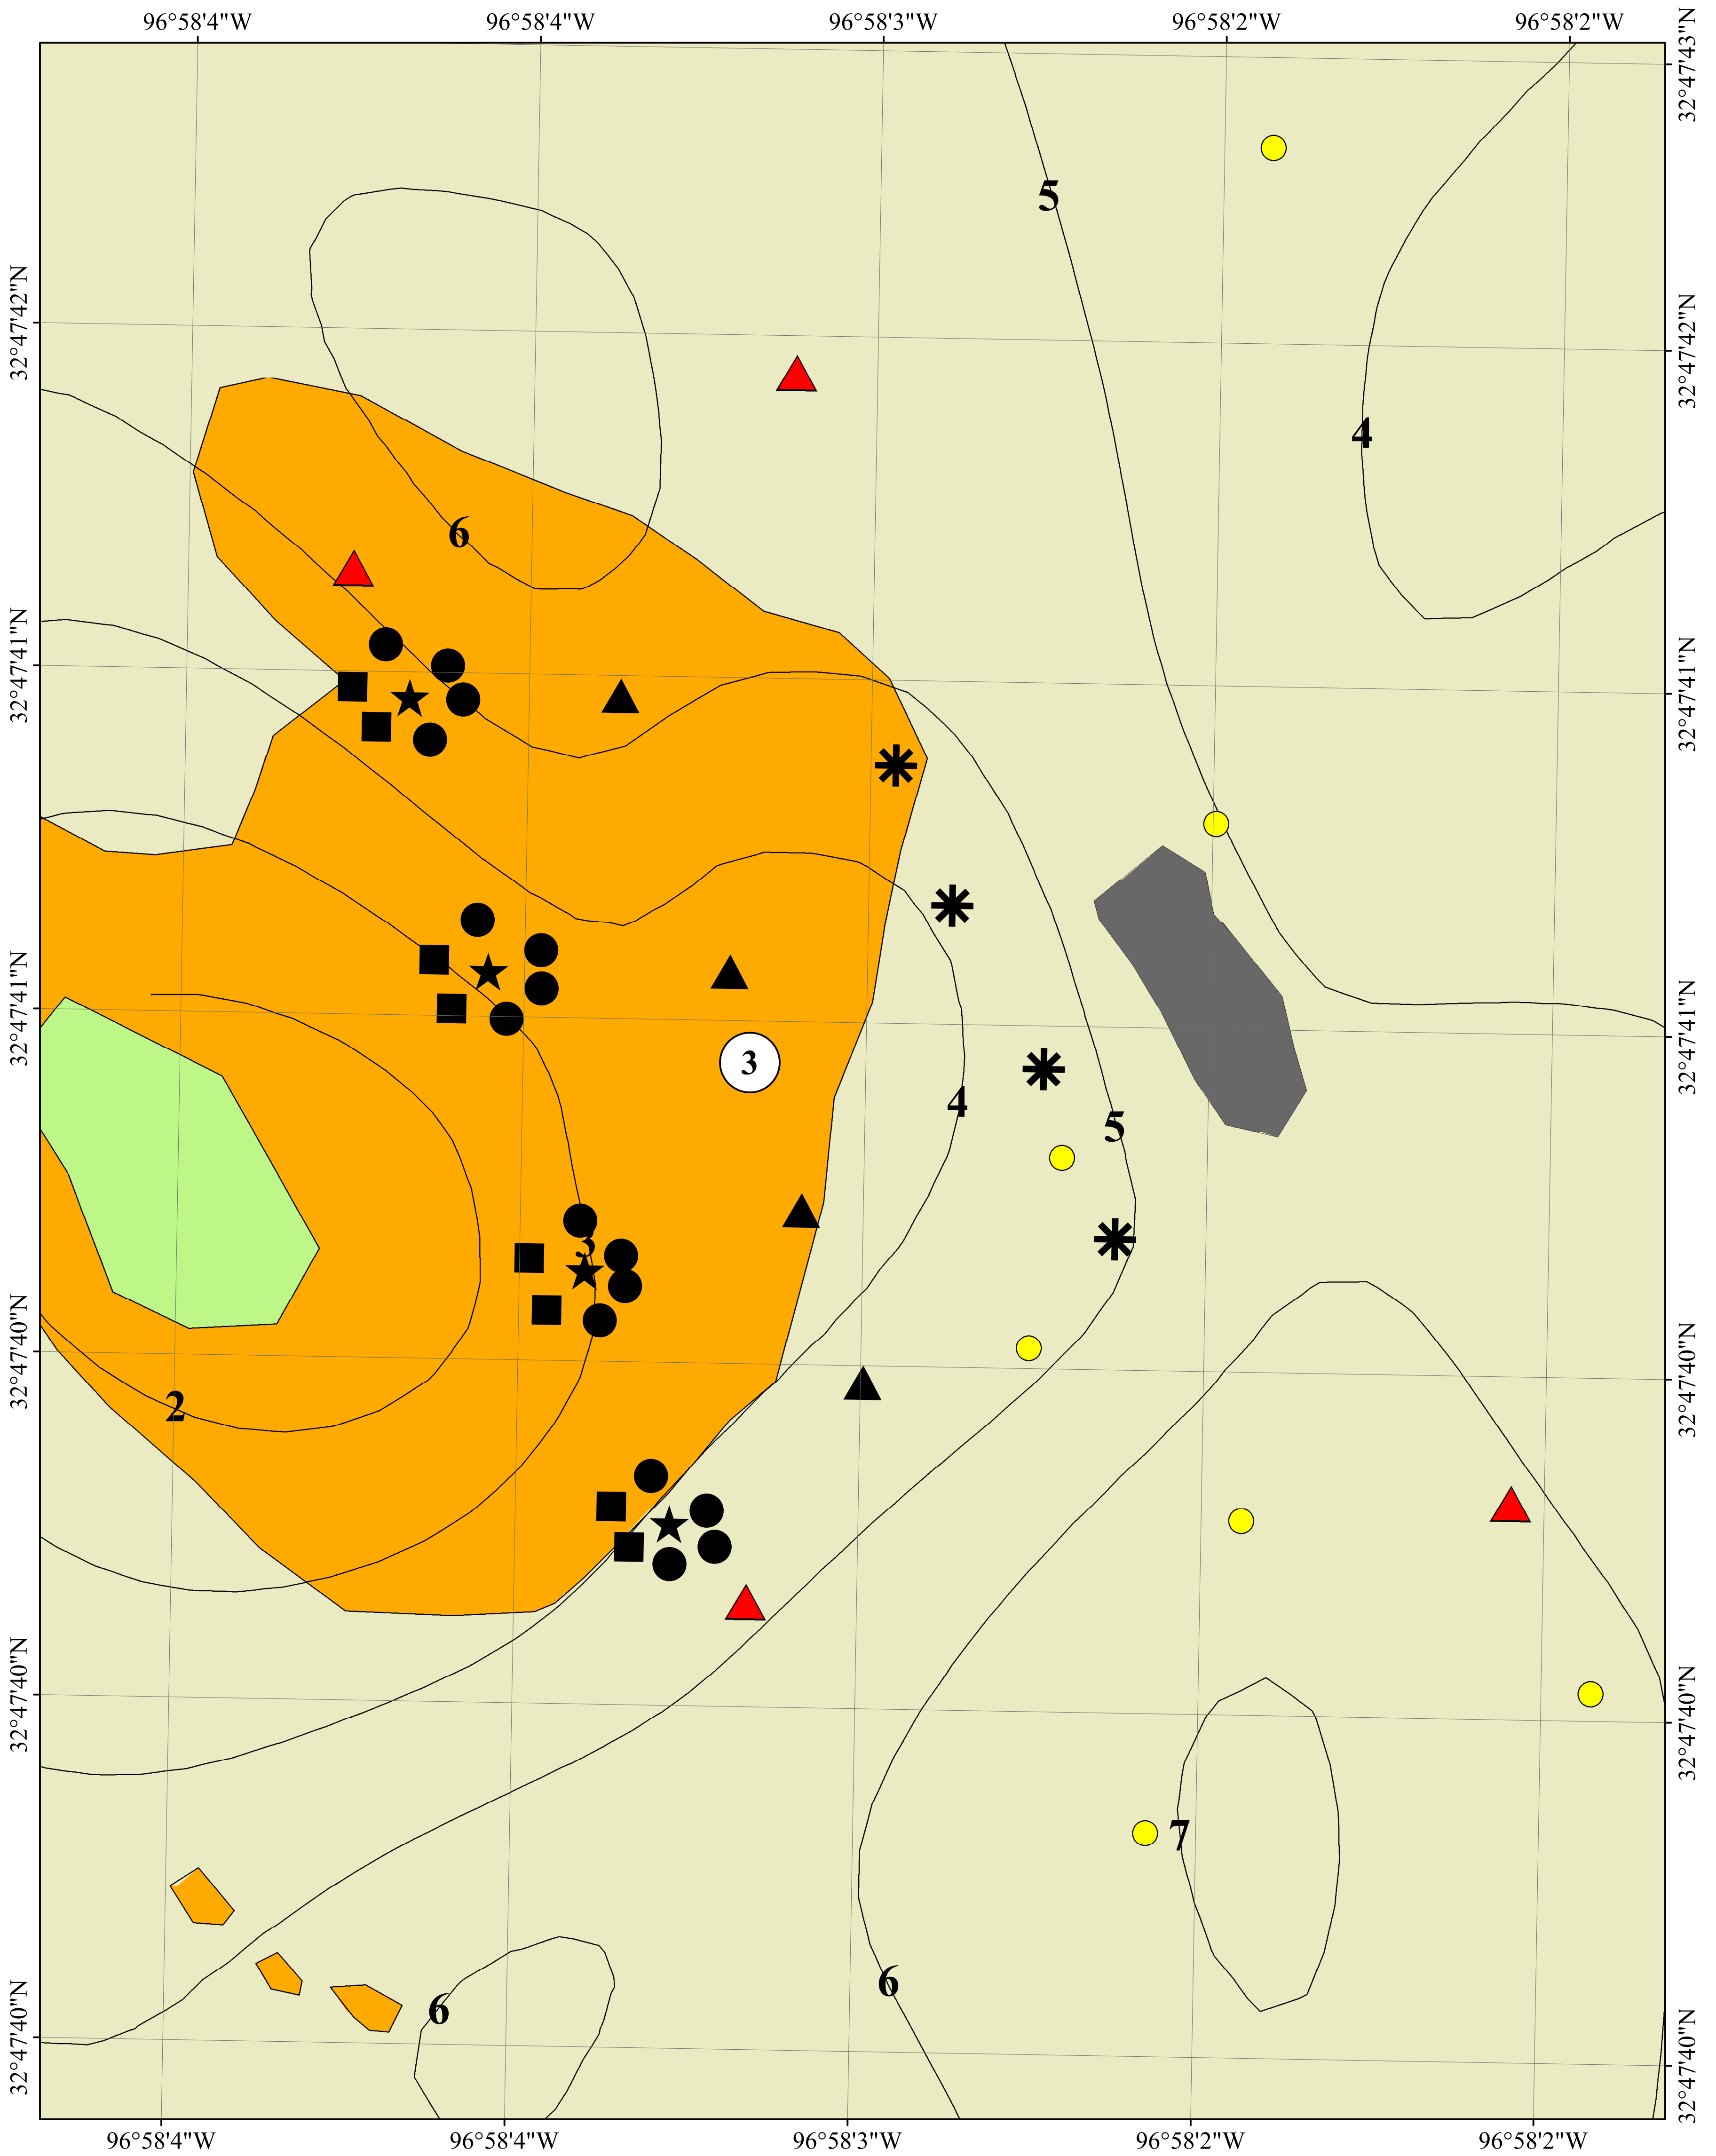

# Site 3 Habitat Enhancements

## Legend

- |                               |                       |
|-------------------------------|-----------------------|
| — 1ft Contour                 | ▲ Mossback Safe Haven |
| ▲ Artificial Hab. Enhancement | ★ Mossback Rootwad    |
| ⊕ Mossback Trophy Tree XL Kit | ■ Downed Log          |
| ✱ Mossback Trophy Tree        | ● Brush Pile          |