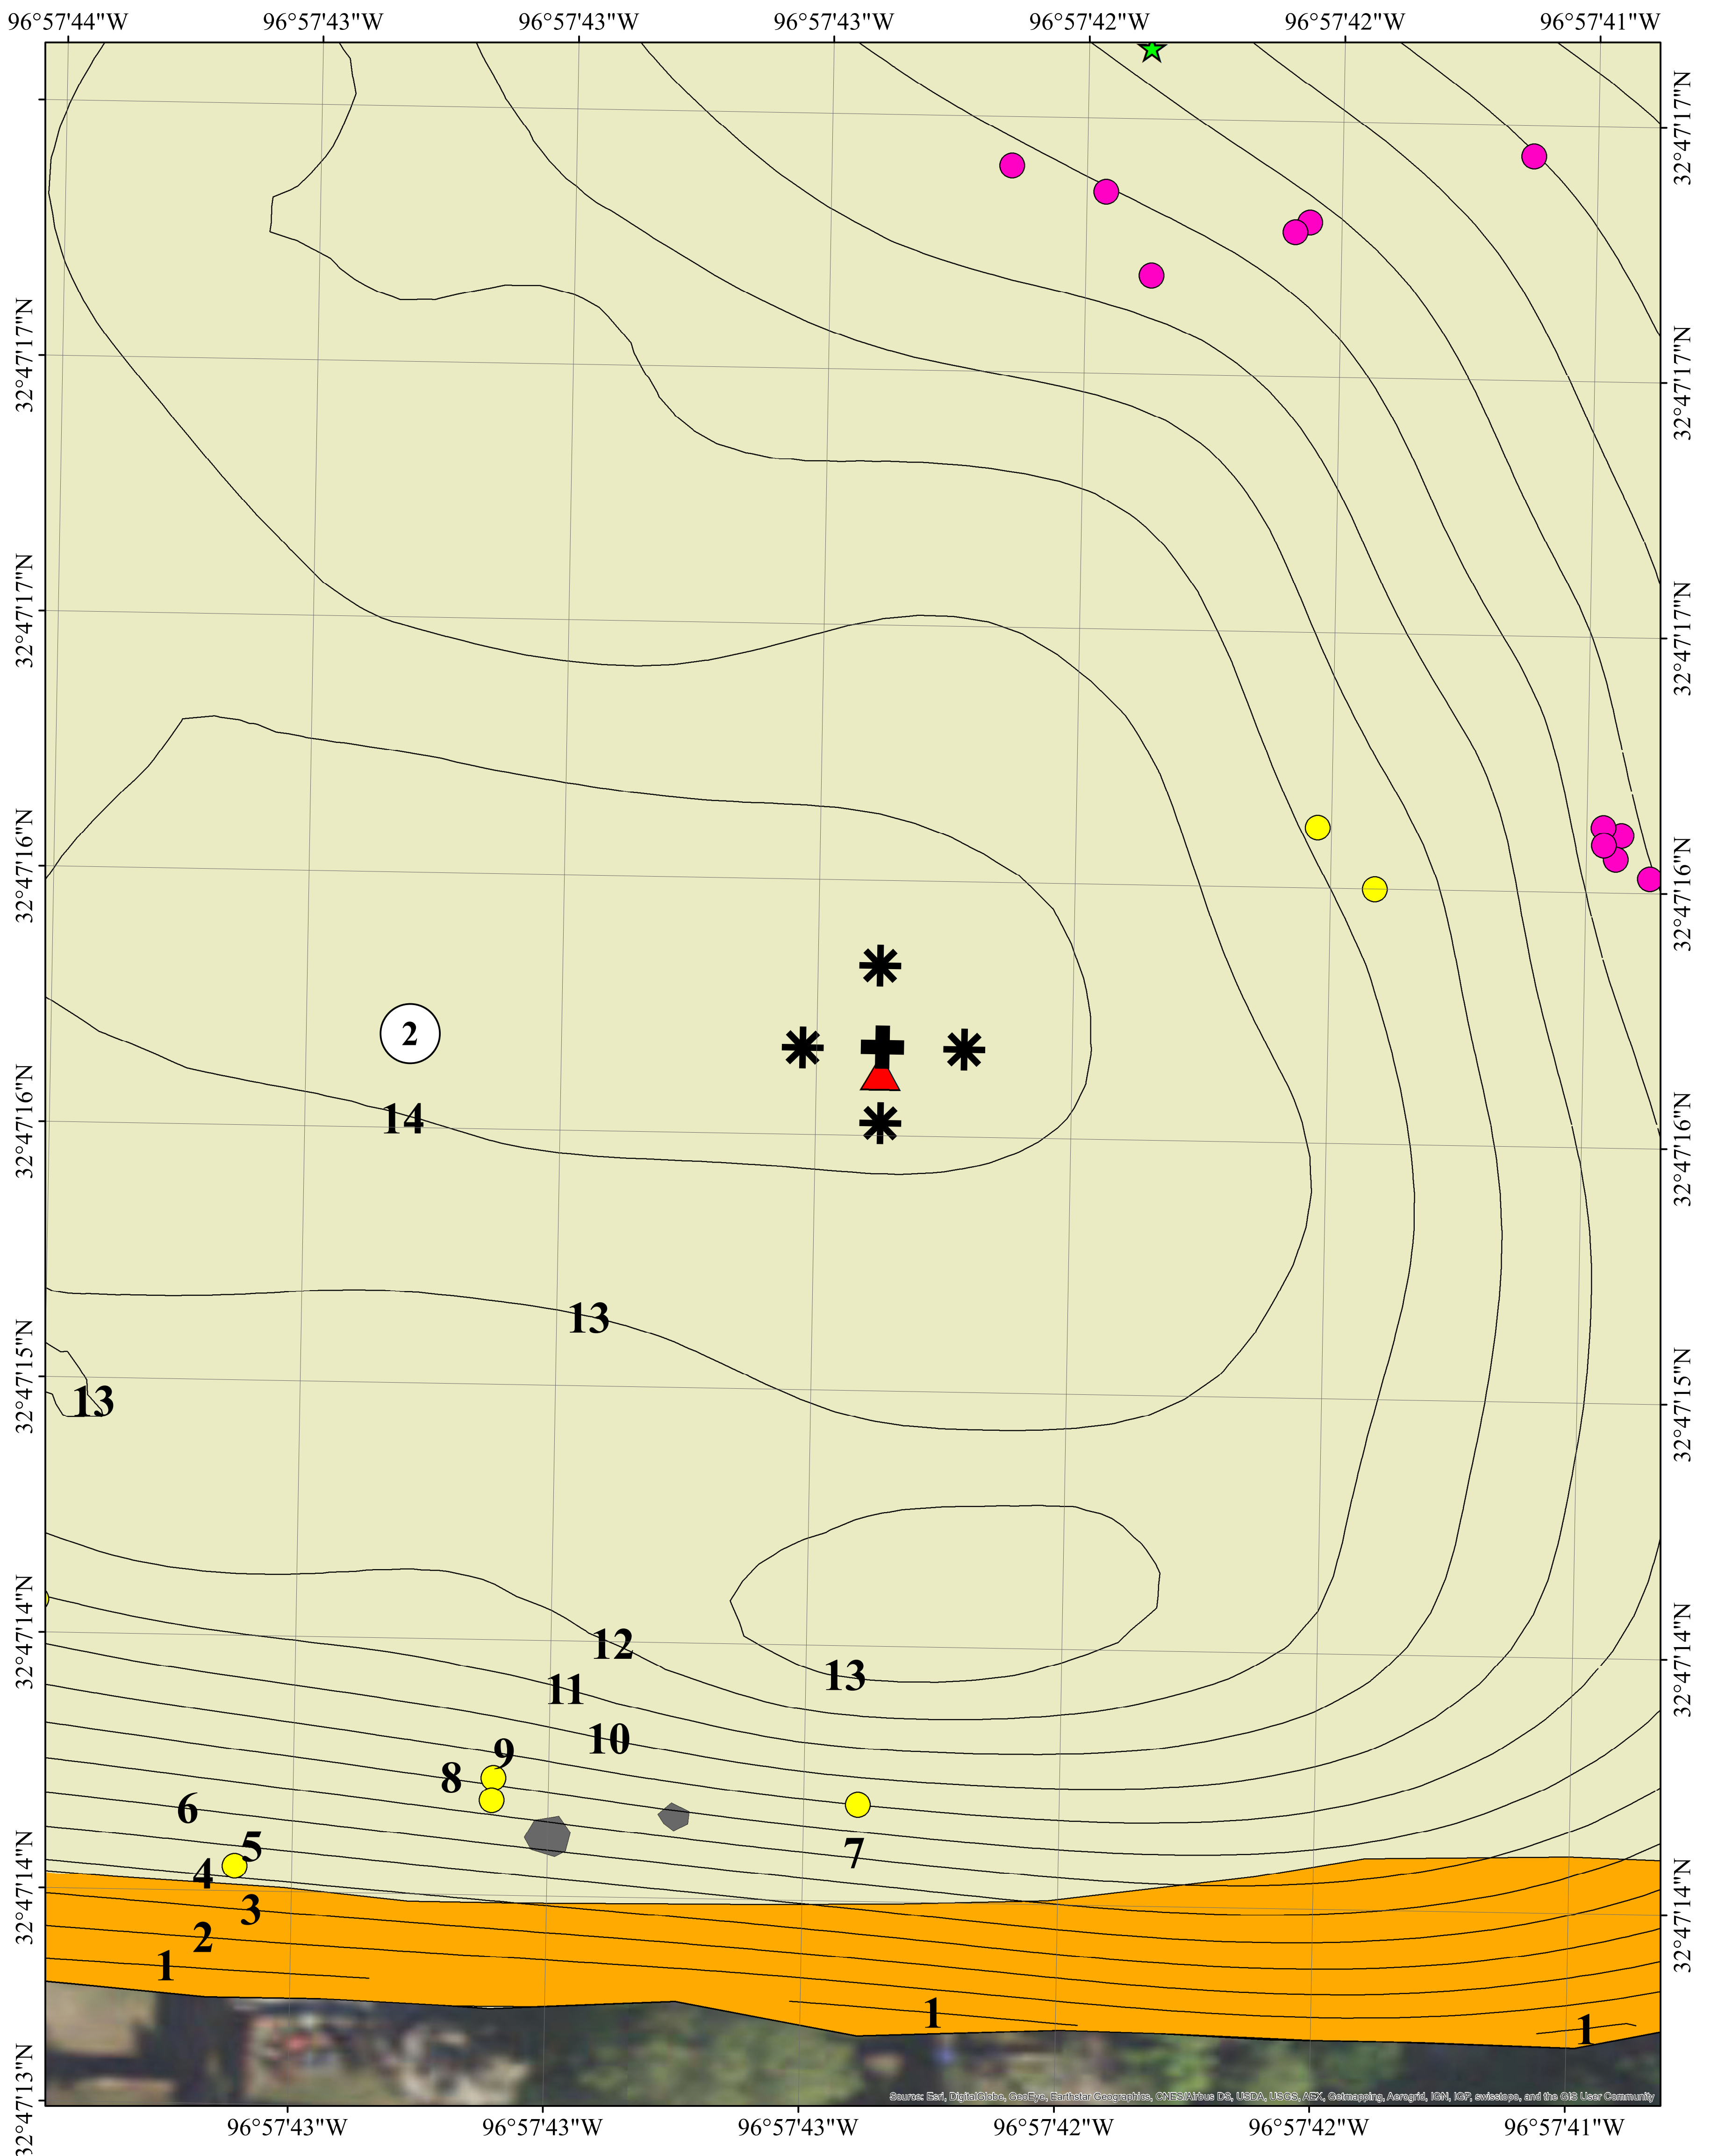

# Site 2 Habitat Enhancements

## Legend

- |                               |                       |
|-------------------------------|-----------------------|
| — 1ft Contour                 | ▲ Mossback Safe Haven |
| ▲ Artificial Hab. Enhancement | ★ Mossback Rootwad    |
| ✚ Mossback Trophy Tree XL Kit | ■ Downed Log          |
| ✱ Mossback Trophy Tree        | ● Brush Pile          |

0 20 40 80 Feet